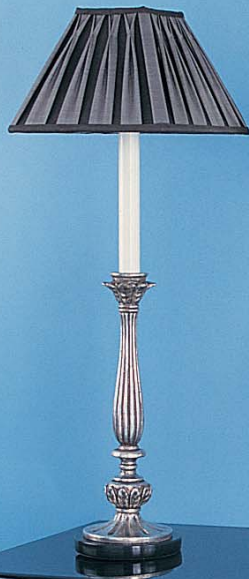

M2-003

Large Carved Mirror, Antique Grey Finish
(available as shown only)

T5-001

Carved Wooden Candlestick Lamp,
silver leafed
(see Candlestick Lamps T5 - pg 13.1)

M2-001

Lions Console Table, Hand Carved with Marble Top
(available as shown only)

Height: 30"/76cm
Length: 55"/140cm
Projection: 16"/40cm

M2-002

Tall Carved Pedestal
(available as shown only)

Height: 51"/130cm
Base: 13"/33cm

M2-003

Large Carved Mirror, Antique Grey Finish
(available as shown only)

Height: 50.5"/128cm
Width: 36"/91cm

M2-004

Carved Mirror with Shell Design

Height: 49"/125cm

Width: 34.5"/88cm

M2-005

Ornate Carved Mirror, Pickled Pine
(available as shown only)

Height: 55"/140cm
Width: 42"/106cm

Height: 8"/20cm
Width: 12"/30cm
Projection: 6.5"/17cm

M2-011

Large Carved Shell Wall Bracket, Silver Finish
(available as shown only)

Height: 12"/30cm
Width: 16"/42cm
Projection: 10"/25cm

M2-012

Carved Acanthus Wall Bracket, Antique Grey
(available as shown only)